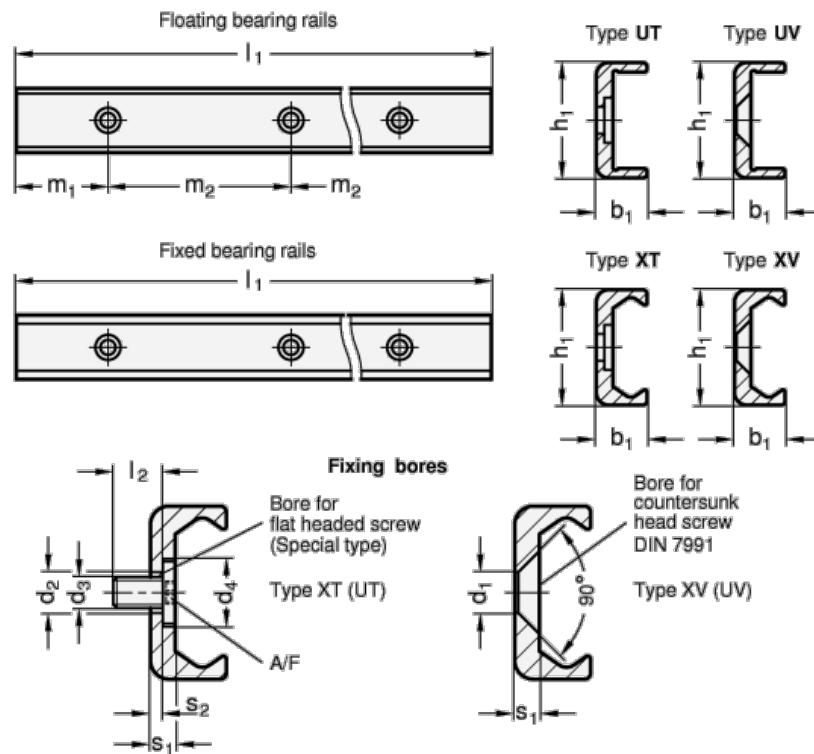

Article number: 20242228144040UT

Description: E+G Compact Profile GN 2422-28-1440-40

Measures

A/F = T25	L2	= 10
b1 = 12.3	m1	= 40
d1 =	m2	= 80
d2 = 6.4	s1	= 4
d3 = M5	s2	= 2.2
d4 = 11	Weight in (g)	= 1742
h1 = 28		
L1 = 1440		